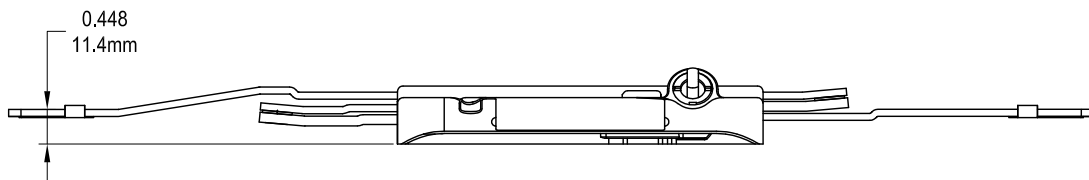

Eclipse Scissor Awning Operator (Sill Mount)

Profile Cut Out

Product Name	Part Number
Eclipse Scissor Awning Operator , 15"	132630R1-SC15

Back Plate

Track 190030 / 70030

Slider Piece 20070