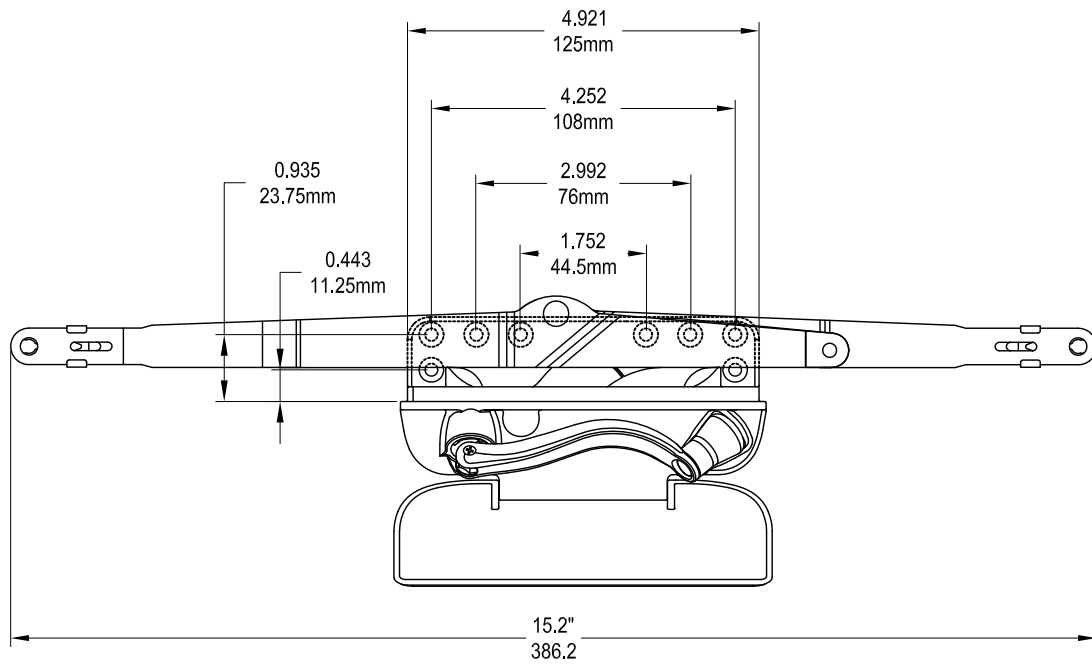

Eclipse Scissor Awning Operator (Sill Mount)

Profile Cut Out

Product Name	Part Number
Eclipse Scissor Awning Operator , 15"	132630R1-SC15

Back Plate

Track 190030 / 70030

Slider Piece 20070