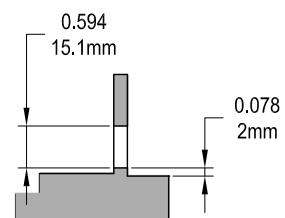

Eclipse Scissor Awning Operator (Sill Mount)

Profile Cut Out

Product Name	Part Number
Eclipse Scissor Awning Operator , 15"	132630R1-SC15

Back Plate

Track 190030 / 70030

Slider Piece 20070