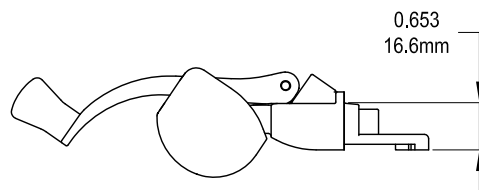

Eclipse Scissor Awning Operator (Sill Mount)

Profile Cut Out

Product Name	Part Number
Eclipse Scissor Awning Operator , 15"	132630R1-SC15

Back Plate

Track 190030 / 70030

Slider Piece 20070