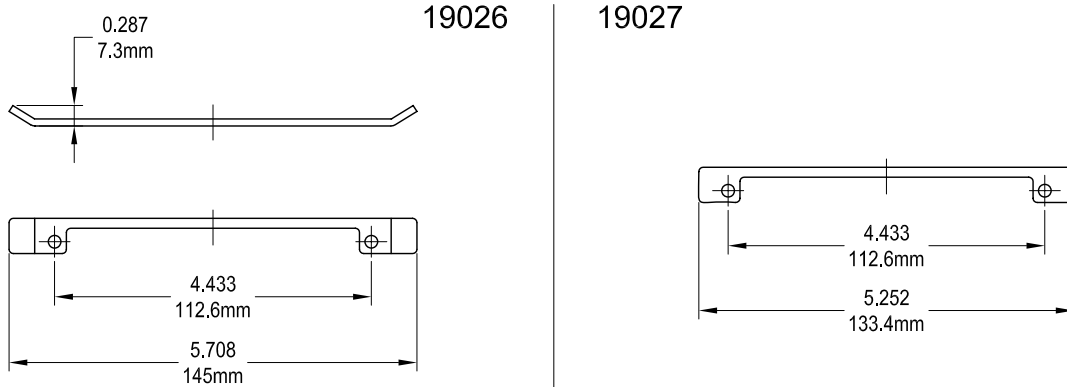

Eclipse Scissor Awning Operator (Sill Mount)

Profile Cut Out

Product Name	Part Number
Eclipse Scissor Awning Operator , 15"	132630R1-SC15

Back Plate

Track 190030 / 70030

Slider Piece 20070