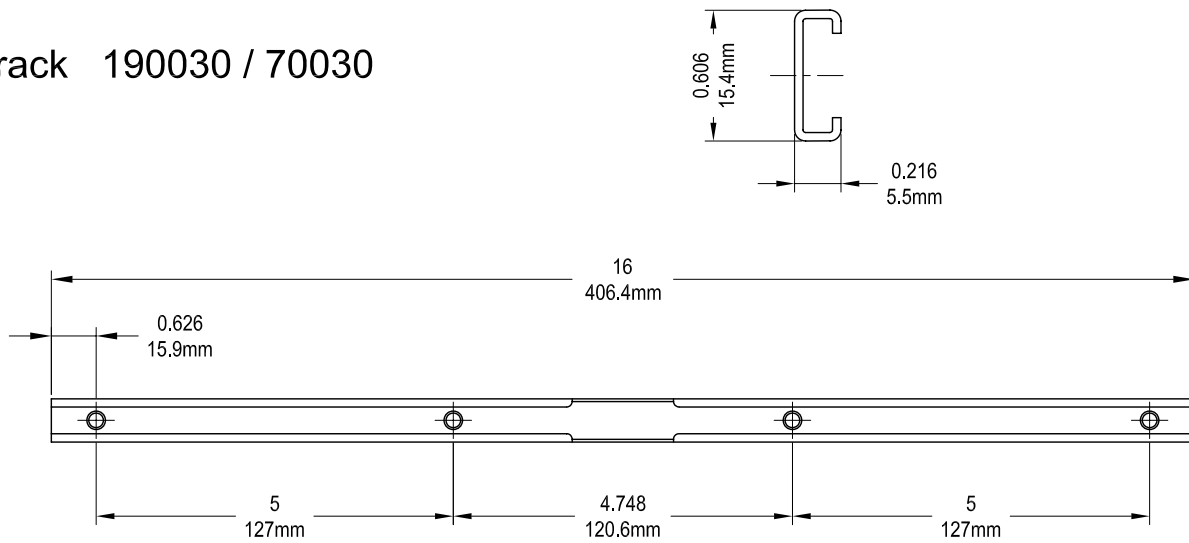

Eclipse Scissor Awning Operator (Sill Mount)

Profile Cut Out

Product Name	Part Number
Eclipse Scissor Awning Operator , 15"	132630R1-SC15

Back Plate

Track 190030 / 70030

Slider Piece 20070