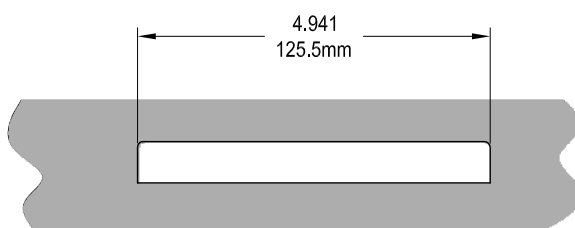

Eclipse Scissor Awning Operator (Sill Mount)

Profile Cut Out

Product Name	Part Number
Eclipse Scissor Awning Operator , 15"	132630R1-SC15

Back Plate

Track 190030 / 70030

Slider Piece 20070